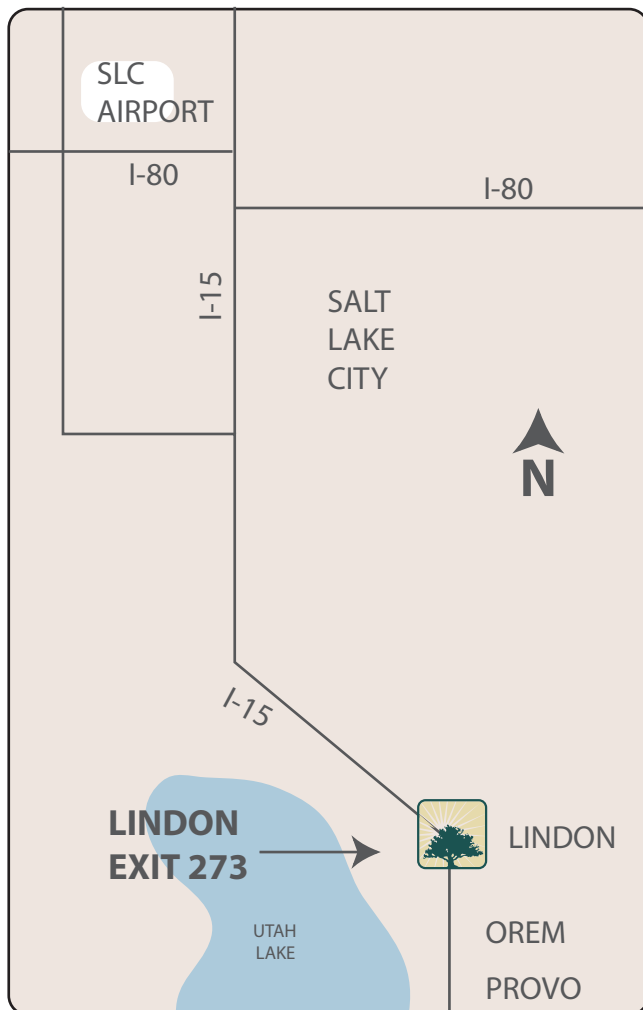

CANOPY VENTURES

Driving Directions from Salt Lake City International Airport

- Leave Salt Lake City International Airport and merge onto I-80 East toward PROVO. (Proceed 4.25 miles)
- Merge onto I-15 South toward CHEYENNE/ LAS VEGAS. (Proceed 34.87 miles)
- Take exit number 273 (1600 North exit) toward OREM/LINDON.
- Turn LEFT onto 1600 North.
- Turn LEFT at first stoplight onto LINDON PARK DR/600 W. You will pass HomeDepot on your right.
- Enter the roundabout and take 1st RIGHT onto 400 South.
- Turn LEFT onto 520 West. We are located in Canopy Building One.