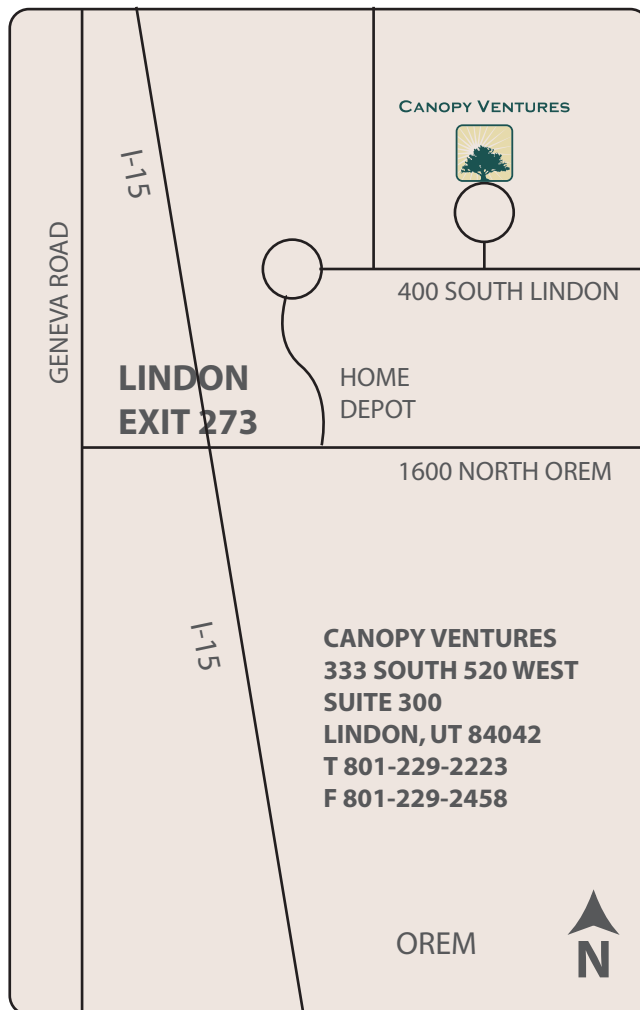

CANOPY VENTURES

Driving Directions from Salt Lake City International Airport

- Leave Salt Lake City International Airport and merge onto I-80 East toward PROVO. (Proceed 4.25 miles)
- Merge onto I-15 South toward CHEYENNE/ LAS VEGAS. (Proceed 34.87 miles)
- Take exit number 273 (1600 North exit) toward OREM/LINDON.
- Turn LEFT onto 1600 North.
- Turn LEFT at first stoplight onto LINDON PARK DR/600 W. You will pass HomeDepot on your right.
- Enter the roundabout and take 1st RIGHT onto 400 South.
- Turn LEFT onto 520 West. We are located in Canopy Building One.